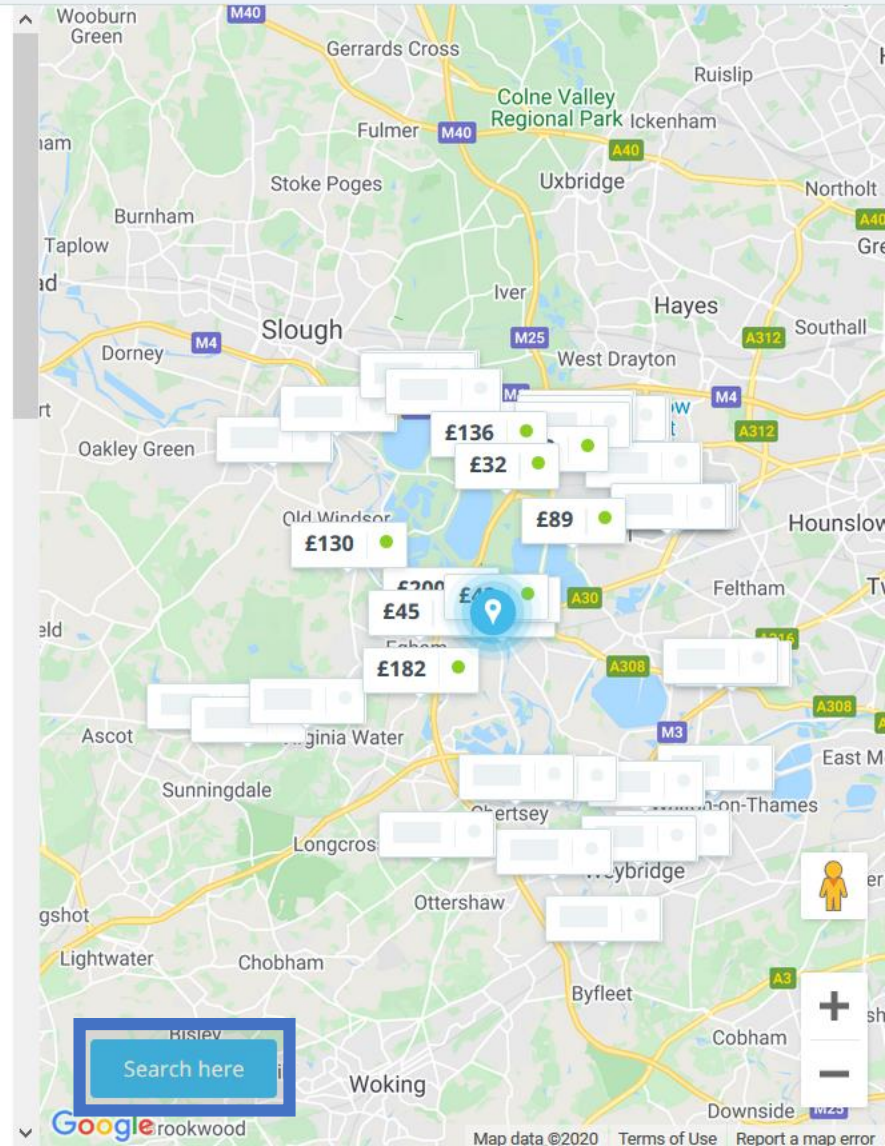

Travelodge
PUBLIC
Travelodge Egham
£45
Per night
2.1 km (Estimated distance)

Premier Inn

Mercure

synxis

Map view showing hotel locations with price tags. The map covers the area around Slough and Egham, including locations like Woodburn Green, Gerrards Cross, Colne Valley Regional Park, Ickenham, Ruislip, Northolt, Stoke Poges, Uxbridge, Burnham, Taplow, Dorney, Slough, Iwer, Hayes, Southall, Oakley Green, West Drayton, Hounslow, Old Windsor, Feltham, Ascot, Virginia Water, Sunningdale, Chertsey, Longcross, Ottershaw, Byfleet, Lightwater, Chobham, Bislev, Woking, Cobham, Downsides, and Brookwood. Price tags are shown for various locations: £136, £32, £89, £130, £45, £182, £200, £40. A search bar at the bottom says "Search here".

Ändra söksområde genom att flytta kartvyn och klicka sök inom markerat område.

Travelodge

PUBLIC

Travelodge Staines

£43
Per night

0.15km (Estimated distance)

Travelodge

PUBLIC

Travelodge Egham

£45
Per night

2.1 km (Estimated distance)

Mercure

synxis

Premier Inn

Hotel Results

2 Nights, 09 March — 11 March [Edit search](#)