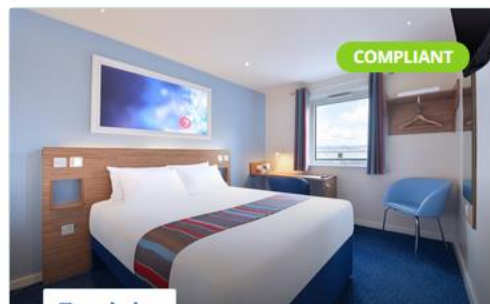

COMPLIANT

Travelodge

PUBLIC

Travelodge Egham

£45

Per night

2.1 km (Estimated distance)