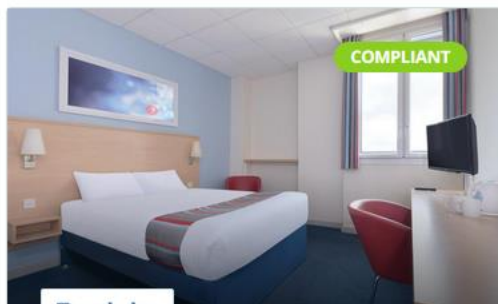

COMPLIANT

Travelodge

PUBLIC

Travelodge Staines

£43
Per night

0.15km (Estimated distance)