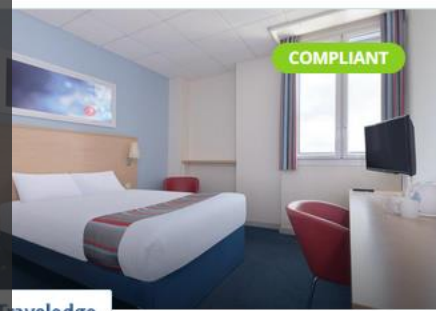

Hotel Results

2 Nights, 09 March — 11 March [Edit search](#)

Search near

Stars Hotel Name Chain

Clear Filters

41 properties found

Sort by: Recommendation

Ändra söksområde genom att flytta kartvyn och klicka sök inom markerat område.

Travelodge

PUBLIC

Travelodge Staines

£43
Per night

0.15km (Estimated distance)