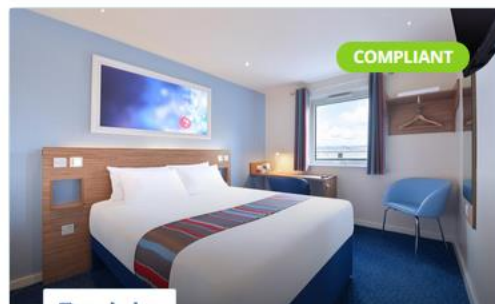

COMPLIANT

Travelodge

PUBLIC
Travelodge Egham
£45
Per night
2.1 km (Estimated distance)