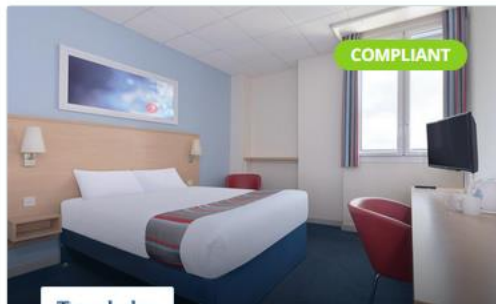

COMPLIANT

Travelodge

PUBLIC

Travelodge Staines

£43

Per night

0.15km (Estimated distance)