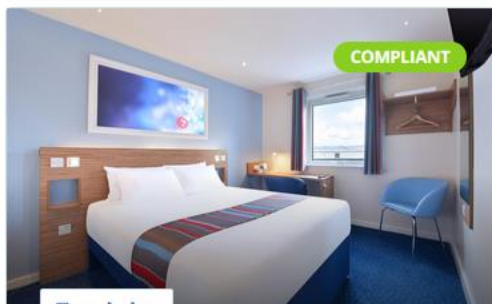

PUBLIC

Travelodge Staines

£43
Per night

0.15km (Estimated distance)

COMPLIANT

Travelodge

PUBLIC

Travelodge Egham