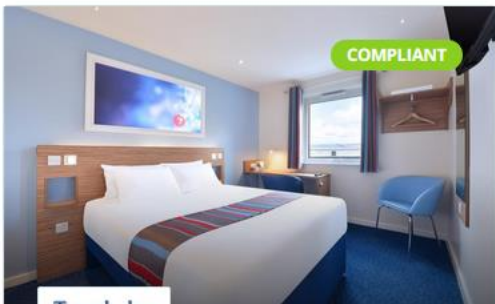

Church St, Staines-upon-Thames, Staines TW18, UK

Stars

Hotel Name

Chain

Clear Filters

41 properties found

Sort by:

Recommendation