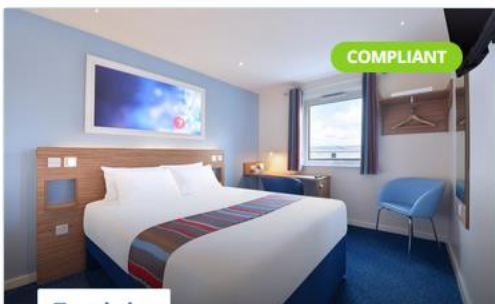

Hotel Results

2 Nights, 09 March — 11 March [Edit search](#)

Search near

Church St, Staines-upon-Thames, Staines TW18, UK

Stars

Hotel Name

Chain

41 properties found

Sort by:

Recommendation

Clear Filters

COMPLIANT

Travelodge

PUBLIC

Travelodge Heathrow
Terminal 5

£32
Per night

3.8km (Estimated distance)