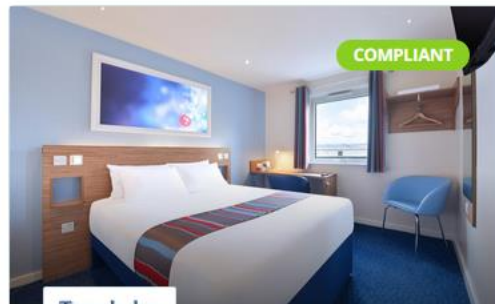

Travelodge

PUBLIC

Travelodge Staines

£43

Per night

0.15km (Estimated distance)

COMPLIANT

Travelodge