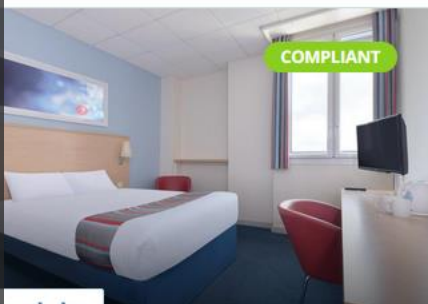

Travelodge

PUBLIC

Travelodge Staines

£43

Per night

0.15km (Estimated distance)