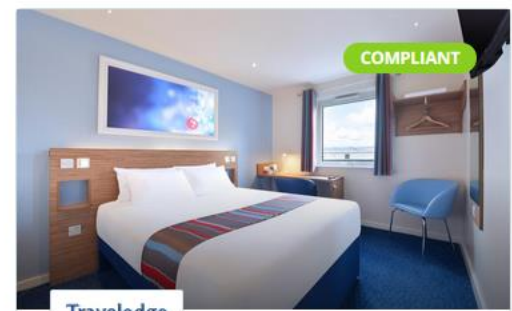

Travelodge

PUBLIC

Travelodge Egham

£45
Per night

2.1 km (Estimated distance)