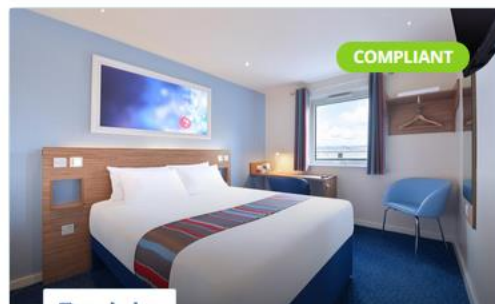

Travelodge

PUBLIC

Travelodge Egham

£45

Per night

2.1 km (Estimated distance)