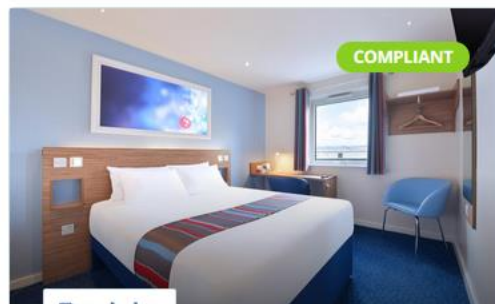

3.8km (Estimated distance)

COMPLIANT

Travelodge

PUBLIC

Travelodge Staines

£43

Per night

0.15km (Estimated distance)