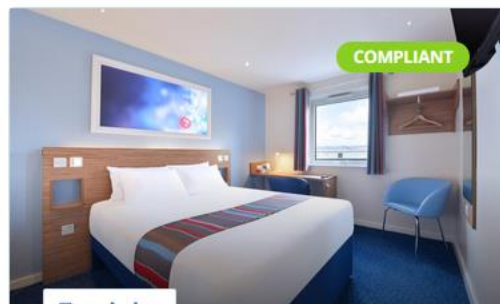

COMPLIANT

Les mer om
bestillings-
betingelser som
pris, skatter og
avbestillingsregler.

PUBLIC
Travelodge Heathrow
Terminal 5
£53
Per night
3.8km (Estimated distance)

Travelodge

PUBLIC
Travelodge Staines
£43
Per night
0.15km (Estimated distance)

Travelodge

PUBLIC
Travelodge Egham
£45
Per night
2.1 km (Estimated distance)