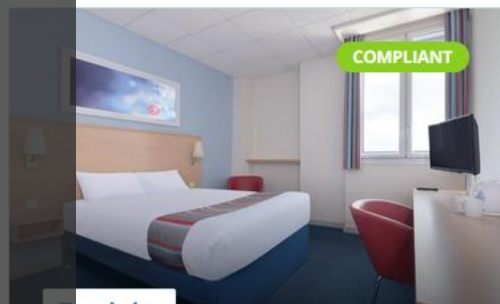

Hotel Results

2 Nights, 09 March — 11 March [Edit search](#)

Search near

Church St, Staines-upon-Thames, Staines TW18, UK

Stars

Hotel Name

Chain

Clear Filters

41 properties found

Sort by:

Recommendation

COMPLIANT

COMPLIANT

COMPLIANT

Les mer om
bestillings-
betingelser som
pris, skatter og
avbestillingsregler.

PUBLIC
Travelodge Heathrow
Terminal 5
£53
Per night
3.8km (Estimated distance)

Travelodge

PUBLIC
Travelodge Staines
£43
Per night
0.15km (Estimated distance)

Travelodge

PUBLIC
Travelodge Egham
£45
Per night
2.1 km (Estimated distance)

COMPLIANT

COMPLIANT

COMPLIANT

Premier Inn

Mercure

synxis

Travelodge

See all 13 photos

PUBLIC

Travelodge Heathrow
Terminal 5

£63.98
Total Cost

Calder Way, Horton Road Colnbrook,slough
SL30at,united Kingdom [Details](#)
3.8km (Estimated distance)

ROOM / RATE

[Rate details](#) [Change Room/Rate](#)

Bar Flexible Rate Standard Accessible King Or
Twin Max Occupancy 2 Adults

£31.99*
Per night

COMPLIANT

Guarantee: Guarantee Required

Taxes: included

[Back to map](#)

[Select hotel](#)