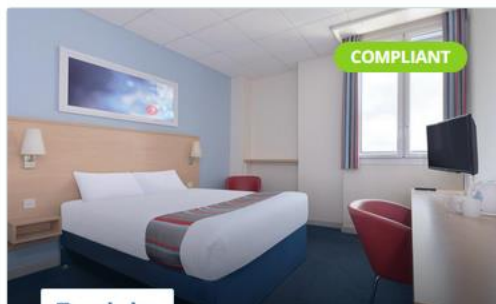

COMPLIANT

Travelodge

PUBLIC

Travelodge Staines

£43

Per night

0.15km (Estimated distance)