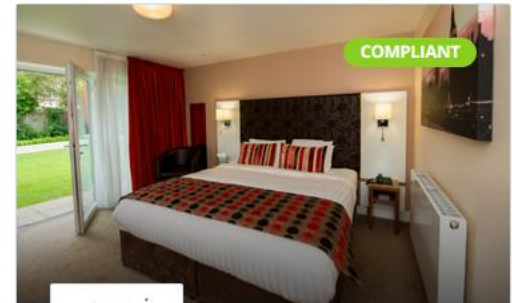

Hotel Results

2 Nights, 09 March — 11 March [Edit search](#)

Search near

Stars Hotel Name Chain

Clear Filters

41 properties found

Sort by: Recommendation

Endre søkeområdet ved å flytte kartvisningen og klikke på søk i det valgte området.

Travelodge

PUBLIC

Travelodge Staines

£43
Per night

0.15km (Estimated distance)

Travelodge

PUBLIC

Travelodge Egham

£45
Per night

2.1 km (Estimated distance)

Mercure

synxis

Premier Inn