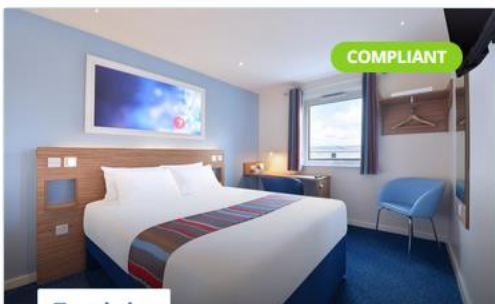

Hotel Results

2 Nights, 09 March — 11 March [Edit search](#)

Search near

Church St, Staines-upon-Thames, Staines TW18, UK

Stars

Hotel Name

Chain

Clear Filters

41 properties found

Sort by:

Recommendation

COMPLIANT

Travelodge

PUBLIC

Travelodge Heathrow
Terminal 5

£32

Per night

3.8km (Estimated distance)