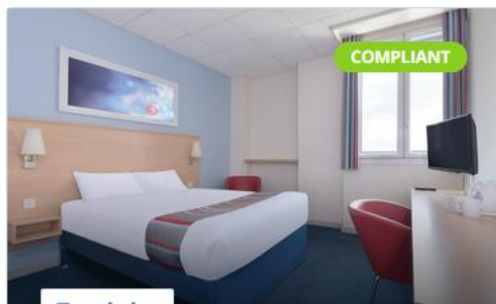

COMPLIANT

Travelodge

PUBLIC

Travelodge Heathrow
Terminal 5

£32

Per night

3.8km (Estimated distance)

COMPLIANT