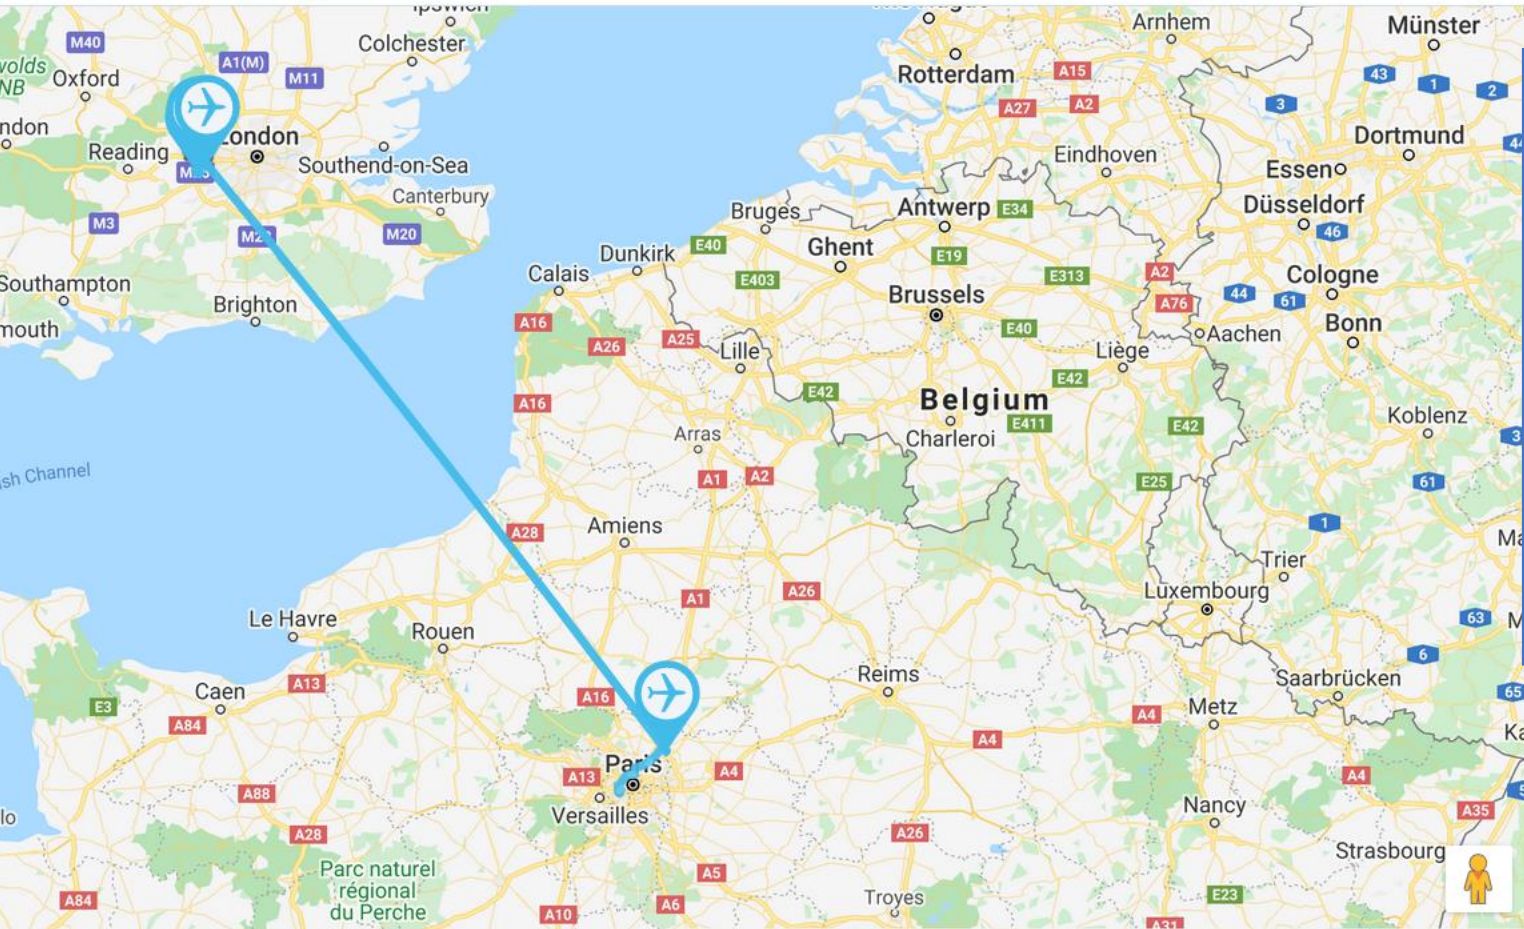

Trip Itinerary

Main transport departing at 11:00, on 9 March - Main transport departing at 11:30, on 11 March [Edit search](#)

New trip

Book

Mon 9 Mar

Office

British Airways to London Heathrow, United Kingdom

10:25
10:50

£75.61

Add +

11:40 11:58	Mon 9 12:08 Wed 11 09:44	Mon 9 Wed 11	09:54 10:29	Wed 11 11:55 Wed 11 14:15	15:05 15:44	Wed 11 Mar
Taxi to Church St, Staines-upon-Thames, Staines TW18, UK	Church St, Staines-upon-Thames, Staines TW18, UK	Travelodge Heathrow Terminal 5 (2 nights)	Transport to London Heathrow, United Kingdom	British Airways to Paris Charles de Gaulle, France	Taxi to Office	Office
		£31.99 (Per night)		£75.61		

- Save
- Share Trip

BOOKABLE JOURNEY COST £215.20

Flight £151.22

Hotel £63.98

Vid ändringar uppdateras den totala kostnaden automatiskt.

ESTIMATED ADDITIONAL EXPENSES £265.50

Taxi £147.06

Lunch £25.38

13.2 Dinner £67.68

13.1 Breakfast £25.38

Edit estimates

TOTAL COST OF TRIP £480.71