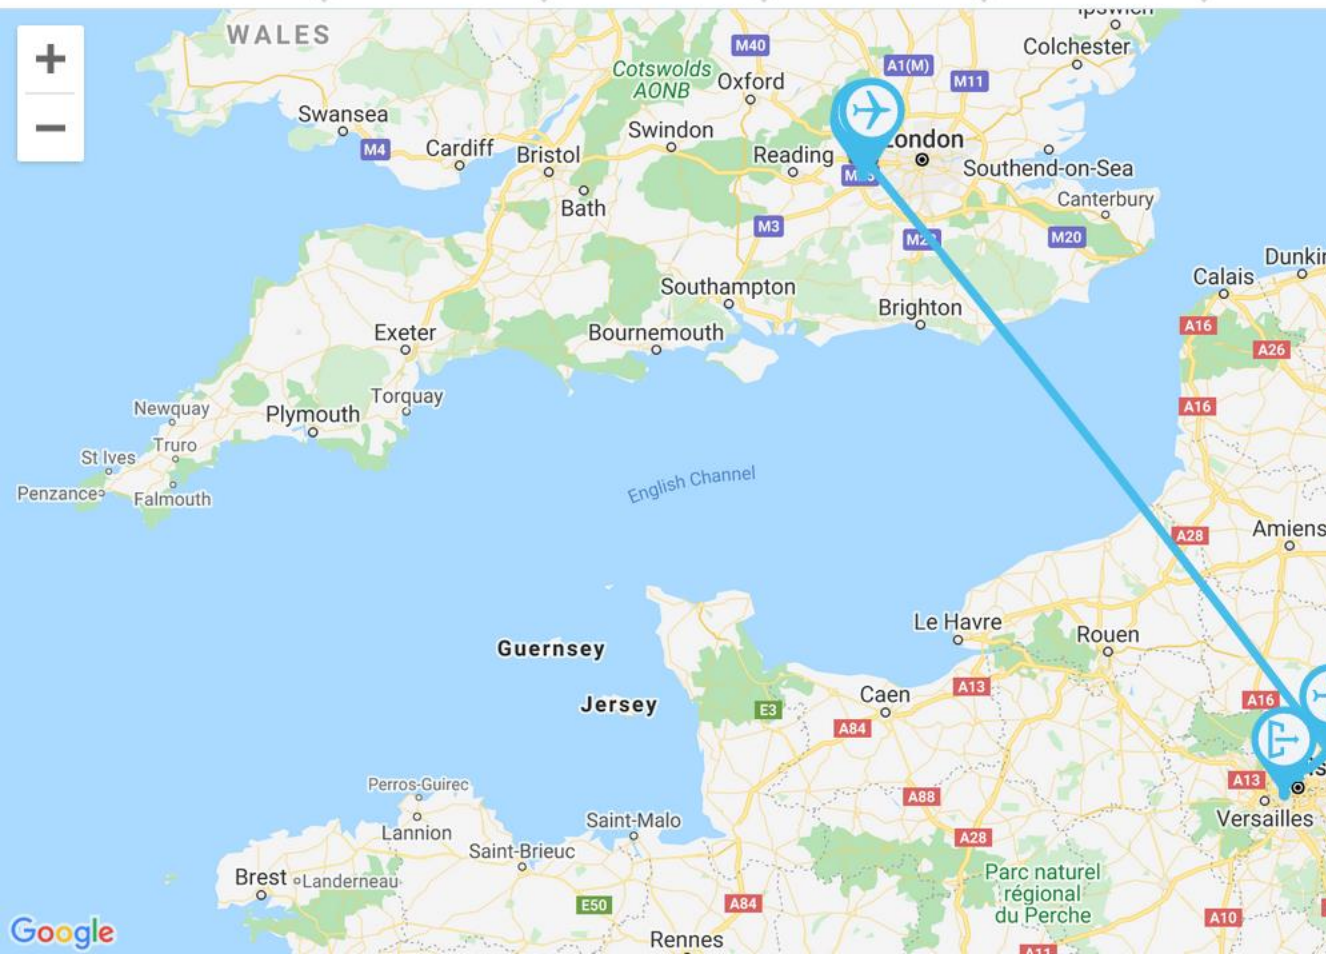

Trip Itinerary

Main transport departing at 11:00, on 9 March – Main transport departing at 11:30, on 11 March [Edit search](#)

New trip

[Book](#)

Save

Share Trip

BOOKABLE JOURNEY COST £215.20

Flight £151.22

Hotel £63.98

ESTIMATED ADDITIONAL EXPENSES £322.97

Taxi £204.53

Lunch £25.38

Breakfast £67.68

£25.38

£338.17

TRIP

Mon 9 Mar	08:35 09:10	Mon 9 10:25 Mon 9 10:50	11:40 11:58	Mon 9 12:08 Wed 11 09:44	Mon 9 Wed 11	09:54 10:29	Wed 11 11:55 Wed 11 14:15	15:05 15:44	Wed 11 Mar
Office	Taxi to Paris Charles de Gaulle	British Airways to London Heathrow, United Kingdom	Taxi to Church St, Staines-upon-Thames, Staines TW18, UK	Church St, Staines-upon-Thames, Staines TW18, UK	Travelodge Heathrow Terminal 5 (2 nights)	Transport to London Heathrow, United Kingdom	British Airways to Paris Charles de Gaulle, France	Taxi to Office	Office
		£75.61			£31.99 (Per night)		£75.61		

Sedan visas föreslagen
komplett dörr-till-dörr resa
inom policy som inkluderar
flyg/tåg, hotel och till viss del
marktransport.